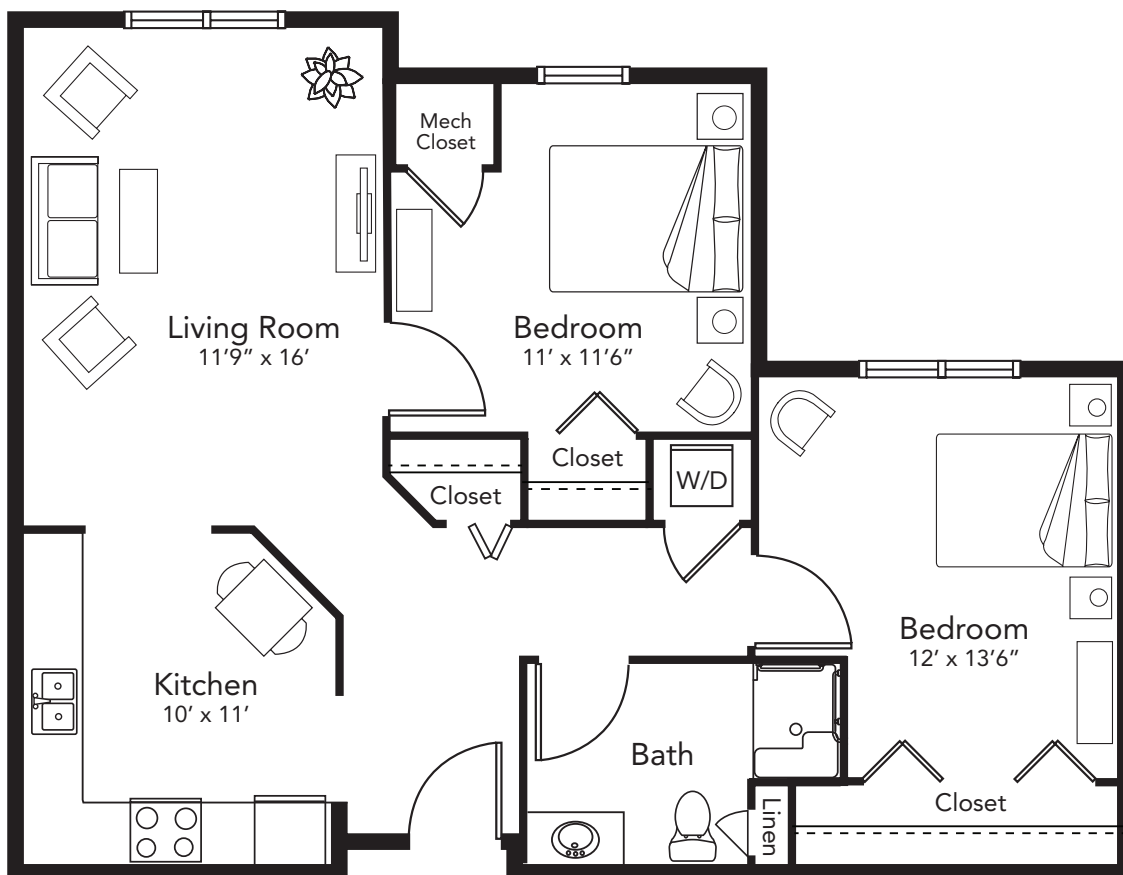

Two Bedroom
858 square feet | \$2,360 per month

1/1/24